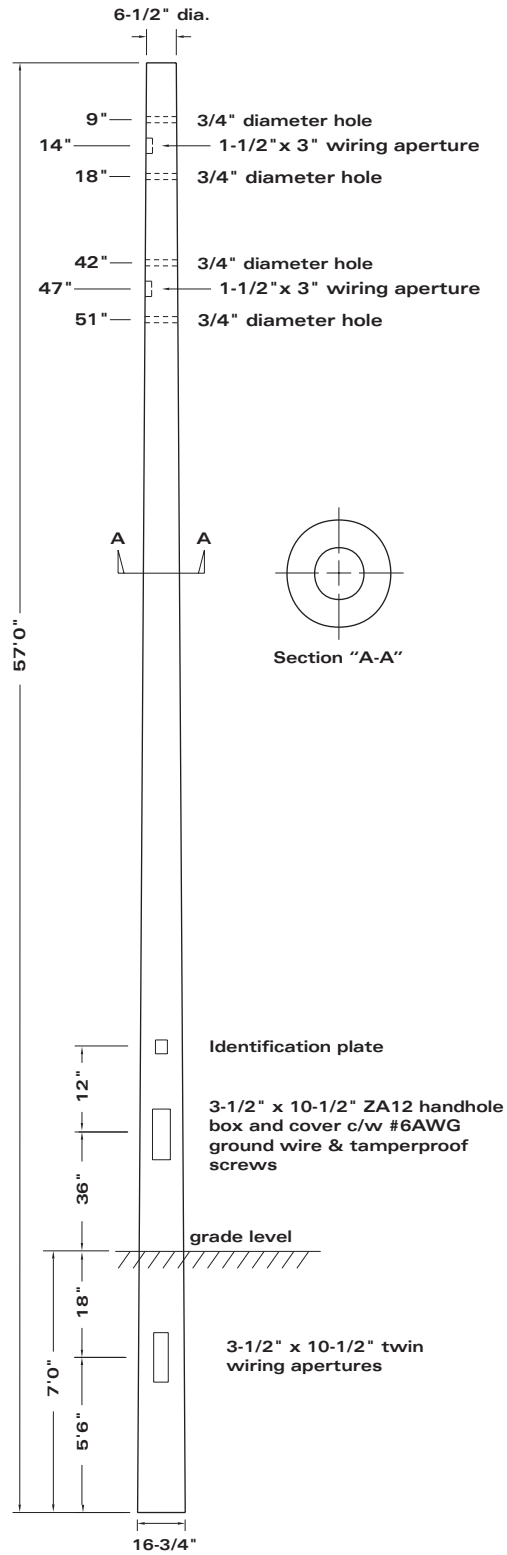

# SPORTSLIGHTING [TYPICAL POLE DETAIL]

HA-570-E-1-PG-10