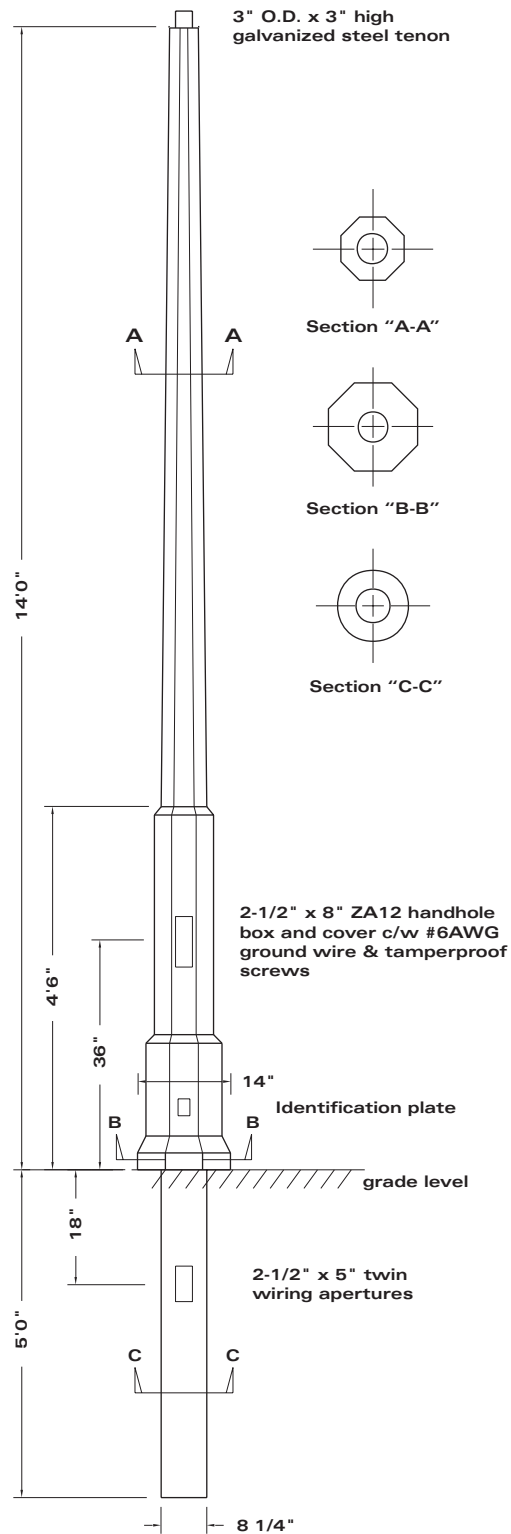

# THE STRATFORD SERIES [TYPICAL POLE DETAIL]

ST-190-A-2-AJ-30