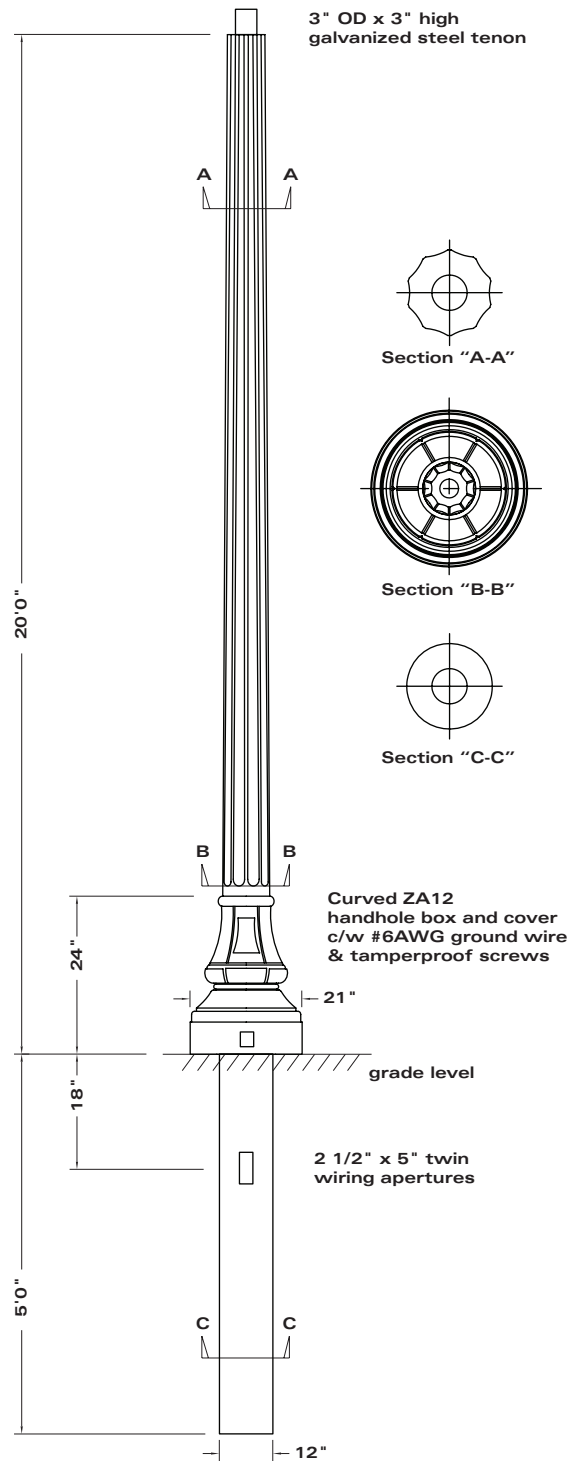

THE WASHINGTON SERIES [TYPICAL POLE DETAIL]

WA-250-A-3-ML-30